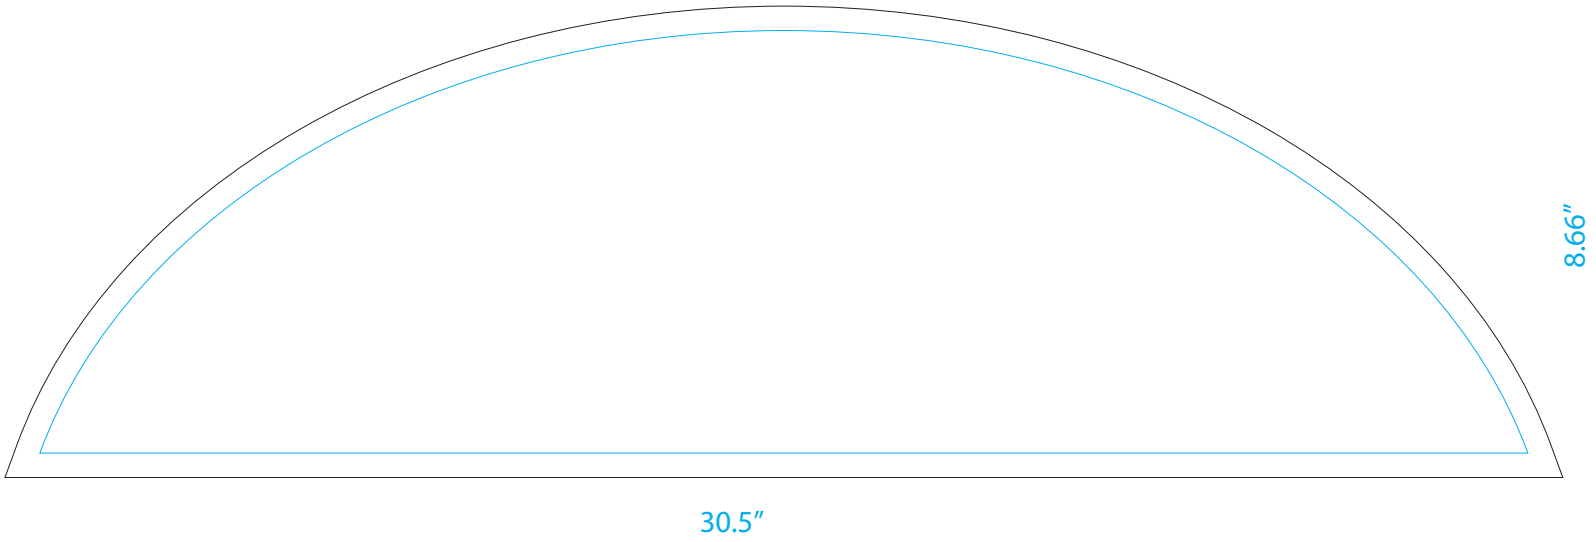

Armstrong Arched Header

Used with: Ultralight XP, XX and Full Size Table Top 532

Bleed Size: 31.94"w x 9.66"h
Final Size: 30.5"w x 8.66"h