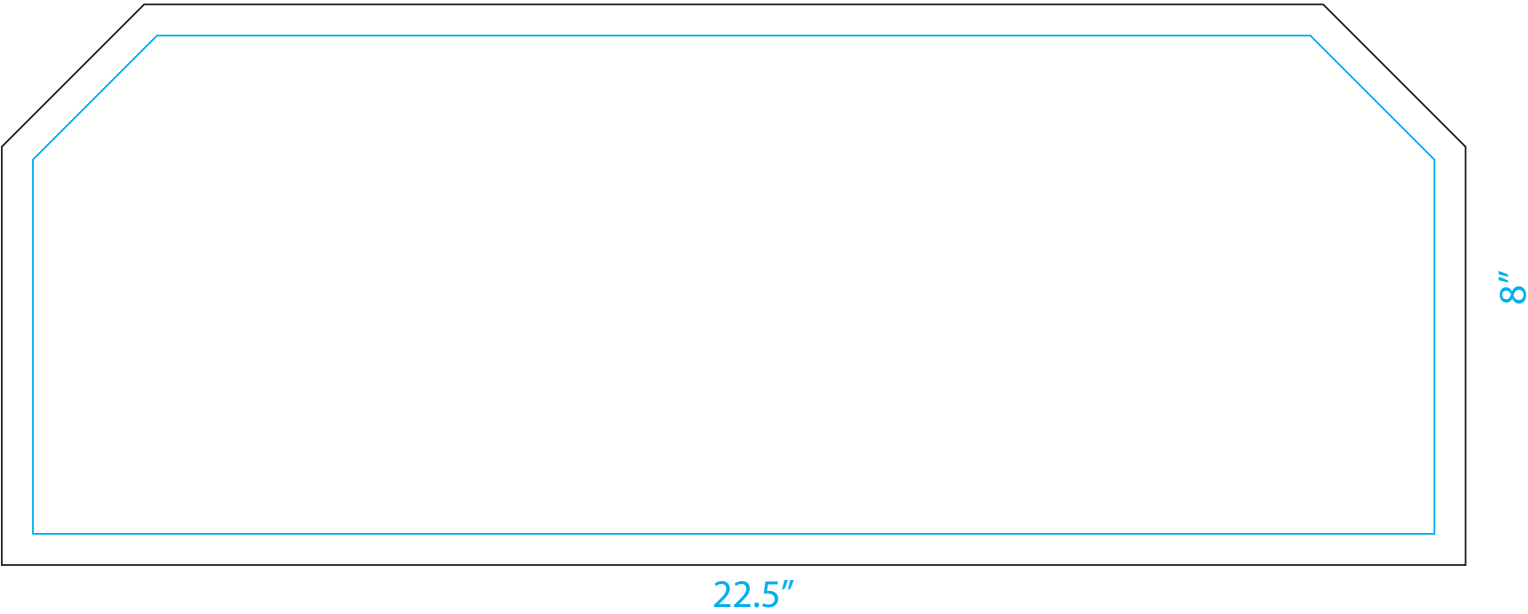

Armstrong Angle Cut Header
Used with: Ultralight X32 and Full Size Table Top 524

Bleed Size: 23.5" w x 9" h
Final Size: 22.5" w x 8" h