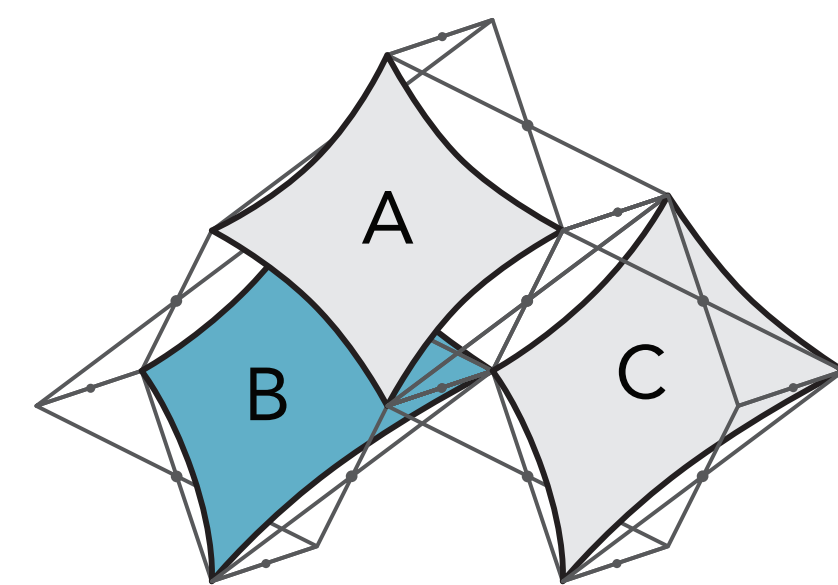

**3 QUAD PYRAMID D**

SKIN WILL BE APPLIED  
TO FRAME LIKE THIS:

**X-FACTOR:** A term describing the result of tension at all corners and connection points of an Xpressions skin when placed on a frame. The artwork will be stretched with the least amount of distortion at the center of each quad, and the most distortion within the outer 3-5" of the skin. It is not a live area, as the image will be visible.

**NOTE:** Please design to the print size listed (indicated by the black outer line) for necessary bleed. If not provided, the layout will be adjusted to fit the print size and may not reflect the original intention.

**1x1 Single Twist**  
SALESMATE skin

Print Size: 15.75"w x 15.75"h

Final Size: 14.25"w x 14.25"h

X-FACTOR shown: 1.5" in on all sides

3 QUAD PYRAMID D

SKIN WILL BE ATTACHED TO FRAME LIKE THIS:

**X-FACTOR:** A term describing the result of tension at all corners and connection points of an Xpressions skin when placed on a frame. The artwork will be stretched with the least amount of distortion at the center of each quad, and the most distortion within the outer 3-5" of the skin. It is not a live area, as the image will be visible.

## 1x1 Single Twist SALESMATE skin

Print Size: 15.75"w × 15.75"h

Final Size: 14.25"w × 14.25"h

X-FACTOR shown: 1.5" in on all sides

3 QUAD PYRAMID D

SKIN WILL BE ATTACHED  
TO FRAME LIKE THIS:

**X-FACTOR:** A term describing the result of tension at all corners and connection points of an Xpressions skin when placed on a frame. The artwork will be stretched with the least amount of distortion at the center of each quad, and the most distortion within the outer 3-5" of the skin. It is not a live area, as the image will be visible.