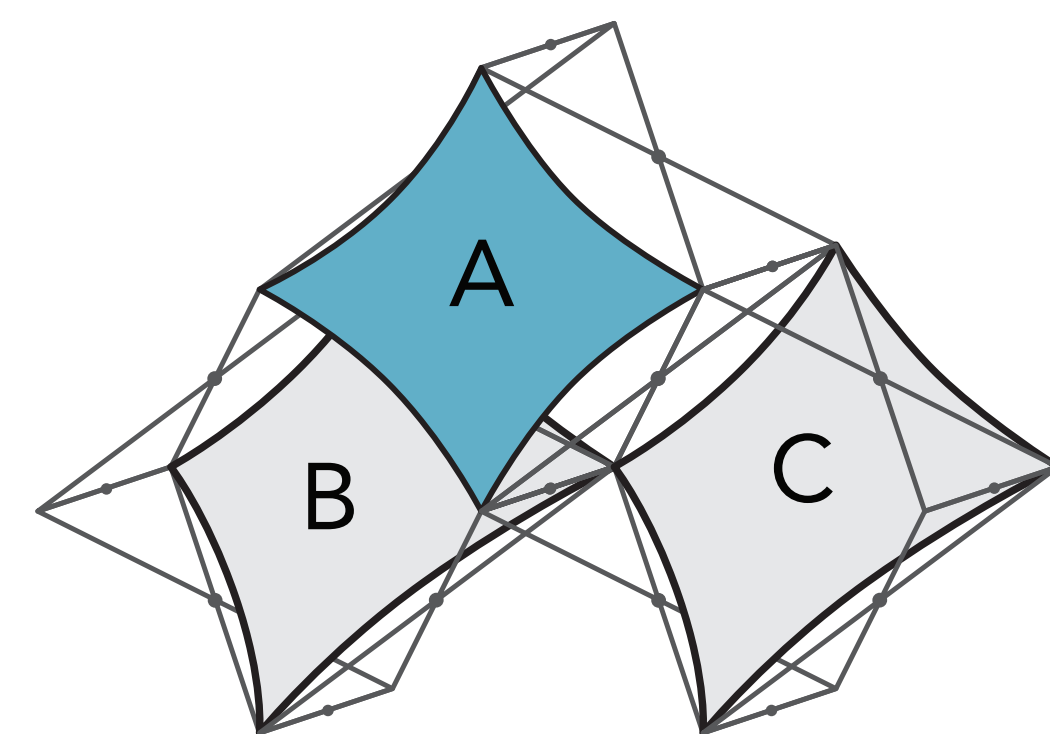

## 1×1 Flat Front SALESMATE skin

Print Size: 14.875"w × 14.875"h

Final Size: 13.375"w × 13.375"h

X-FACTOR shown: 1.5" in on all sides

**3 QUAD PYRAMID D**

SKIN WILL BE APPLIED  
TO FRAME LIKE THIS:

**X-FACTOR:** A term describing the result of tension at all corners and connection points of an Xpressions skin when placed on a frame. The artwork will be stretched with the least amount of distortion at the center of each quad, and the most distortion within the outer 3-5" of the skin. It is not a live area, as the image will be visible.

**1x1 Single Twist**  
SALESMATE skin

Print Size: 15.75"w x 15.75"h

Final Size: 14.25"w x 14.25"h

X-FACTOR shown: 1.5" in on all sides

3 QUAD PYRAMID D

SKIN WILL BE ATTACHED TO FRAME LIKE THIS:

**X-FACTOR:** A term describing the result of tension at all corners and connection points of an Xpressions skin when placed on a frame. The artwork will be stretched with the least amount of distortion at the center of each quad, and the most distortion within the outer 3-5" of the skin. It is not a live area, as the image will be visible.

## 1x1 Single Twist SALESMATE skin

Print Size: 15.75"w × 15.75"h

Final Size: 14.25"w × 14.25"h

X-FACTOR shown: 1.5" in on all sides

3 QUAD PYRAMID D

SKIN WILL BE ATTACHED  
TO FRAME LIKE THIS:

**X-FACTOR:** A term describing the result of tension at all corners and connection points of an Xpressions skin when placed on a frame. The artwork will be stretched with the least amount of distortion at the center of each quad, and the most distortion within the outer 3-5" of the skin. It is not a live area, as the image will be visible.