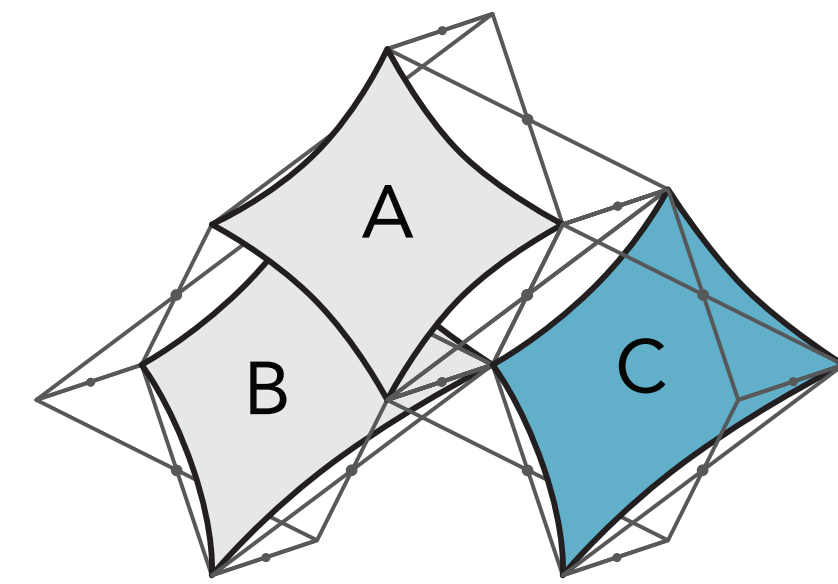

**3 QUAD PYRAMID D**

SKIN WILL BE APPLIED  
TO FRAME LIKE THIS:

**X-FACTOR:** A term describing the result of tension at all corners and connection points of an Xpressions skin when placed on a frame. The artwork will be stretched with the least amount of distortion at the center of each quad, and the most distortion within the outer 3-5" of the skin. It is not a live area, as the image will be visible.

**1x1 Single Twist**  
SALESMATE skin

Print Size: 15.75"w x 15.75"h

Final Size: 14.25"w x 14.25"h

X-FACTOR shown: 1.5" in on all sides

3 QUAD PYRAMID D

SKIN WILL BE ATTACHED TO FRAME LIKE THIS:

**X-FACTOR:** A term describing the result of tension at all corners and connection points of an Xpressions skin when placed on a frame. The artwork will be stretched with the least amount of distortion at the center of each quad, and the most distortion within the outer 3-5" of the skin. It is not a live area, as the image will be visible.

**NOTE:** Please design to the print size listed (indicated by the black outer line) for necessary bleed. If not provided, the layout will be adjusted to fit the print size and may not reflect the original intention.

## 1x1 Single Twist SALESMATE skin

Print Size: 15.75"w × 15.75"h

Final Size: 14.25"w × 14.25"h

X-FACTOR shown: 1.5" in on all sides

3 QUAD PYRAMID D

SKIN WILL BE ATTACHED  
TO FRAME LIKE THIS:

**X-FACTOR:** A term describing the result of tension at all corners and connection points of an Xpressions skin when placed on a frame. The artwork will be stretched with the least amount of distortion at the center of each quad, and the most distortion within the outer 3-5" of the skin. It is not a live area, as the image will be visible.