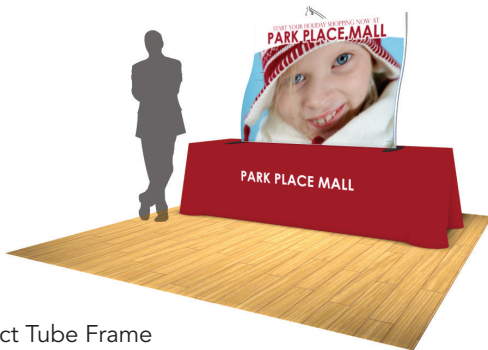

Aviator SURF

Push Button Connect Tube Frame
Pillow Case Graphic
8' Table Throw w/ Permalogo
(1) Light w/ clamp
Shipping Case