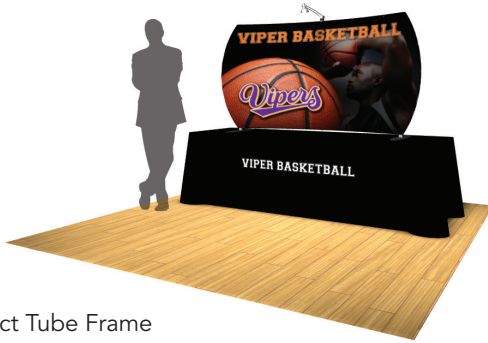

AVIATOR

Table Top Fabric Displays

The black aluminum tube frame with push button assembly makes setting up quick and easy. All Aviator Table Top graphics are finished in the pillowcase style. Top quality dye sublimation and sturdy zippers. A shipping case and light is included with every Aviator Table Top.

- Great table top solution with an upscale style
- Quick and easy frame set up with push button frame assembly
- Each display gets pillowcase style dye sublimation graphics

Aviator WAVE

Push Button Connect Tube Frame
Pillow Case Graphic
8' Table Throw w/ Permalogo
(1) Light w/ clamp
Shipping Case