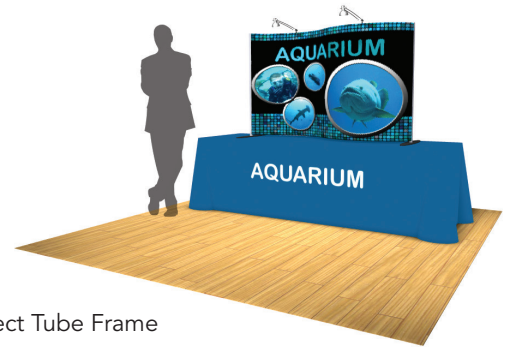

Aviator GUST

Push Button Connect Tube Frame
Pillow Case Graphic
8' Table Throw w/ Permalogo
(2) Lights w/ clamp
Shipping Case